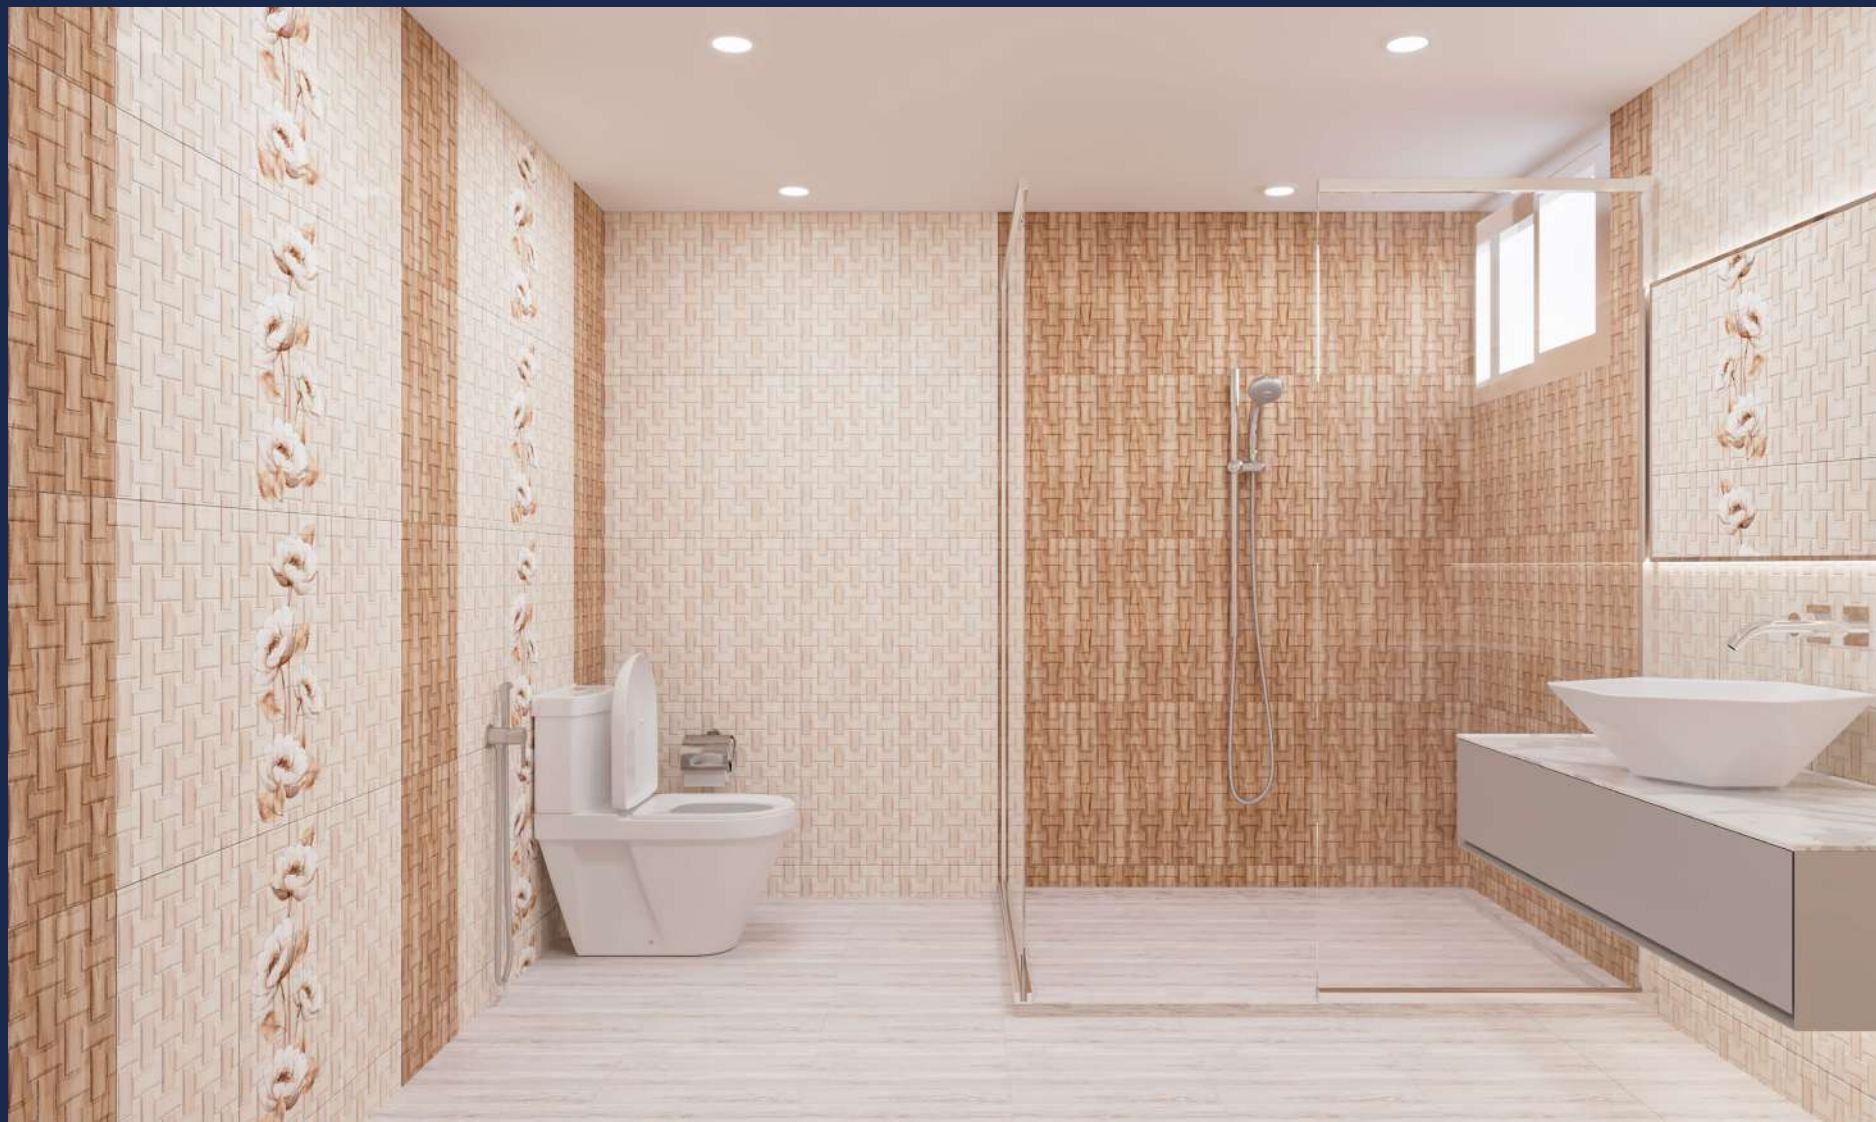

44032 MT LBE

30CM X 50CM

WALL TILES
EDEN (Glossy Punch)

Wall : 30CM X 50CM
Floor : 40CM X 40CM

30CM X 50CM

22 COLOR SHOWN HERE ARE AS CLOSE TO
ACTUAL TILES AS PRINTING PROCESS ALLOWS

• PERFECT EDGE • ACCURATE SIZE • DIGITALLY PRINTED