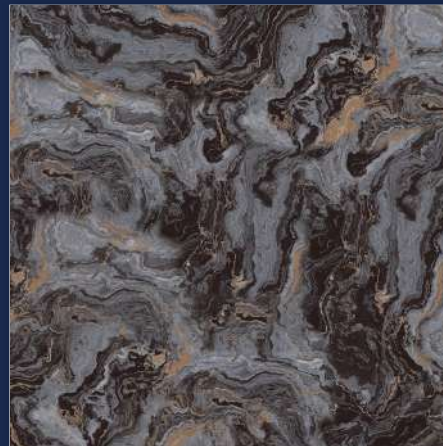

DN 66927 GBK