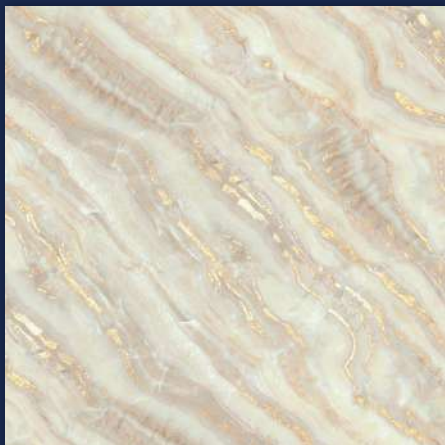

COLOR SHOWN HERE ARE AS CLOSE TO
ACTUAL TILES AS PRINTING PROCESS ALLOWS

Floor TILES
Gres Porcellanato

Nano Polished
Floor : 60CM X 60CM

HG 66236 BE G

HG 66245 LBE G

HG 66267 LBE G

HG 66253 LBE G

HG 66235 BE