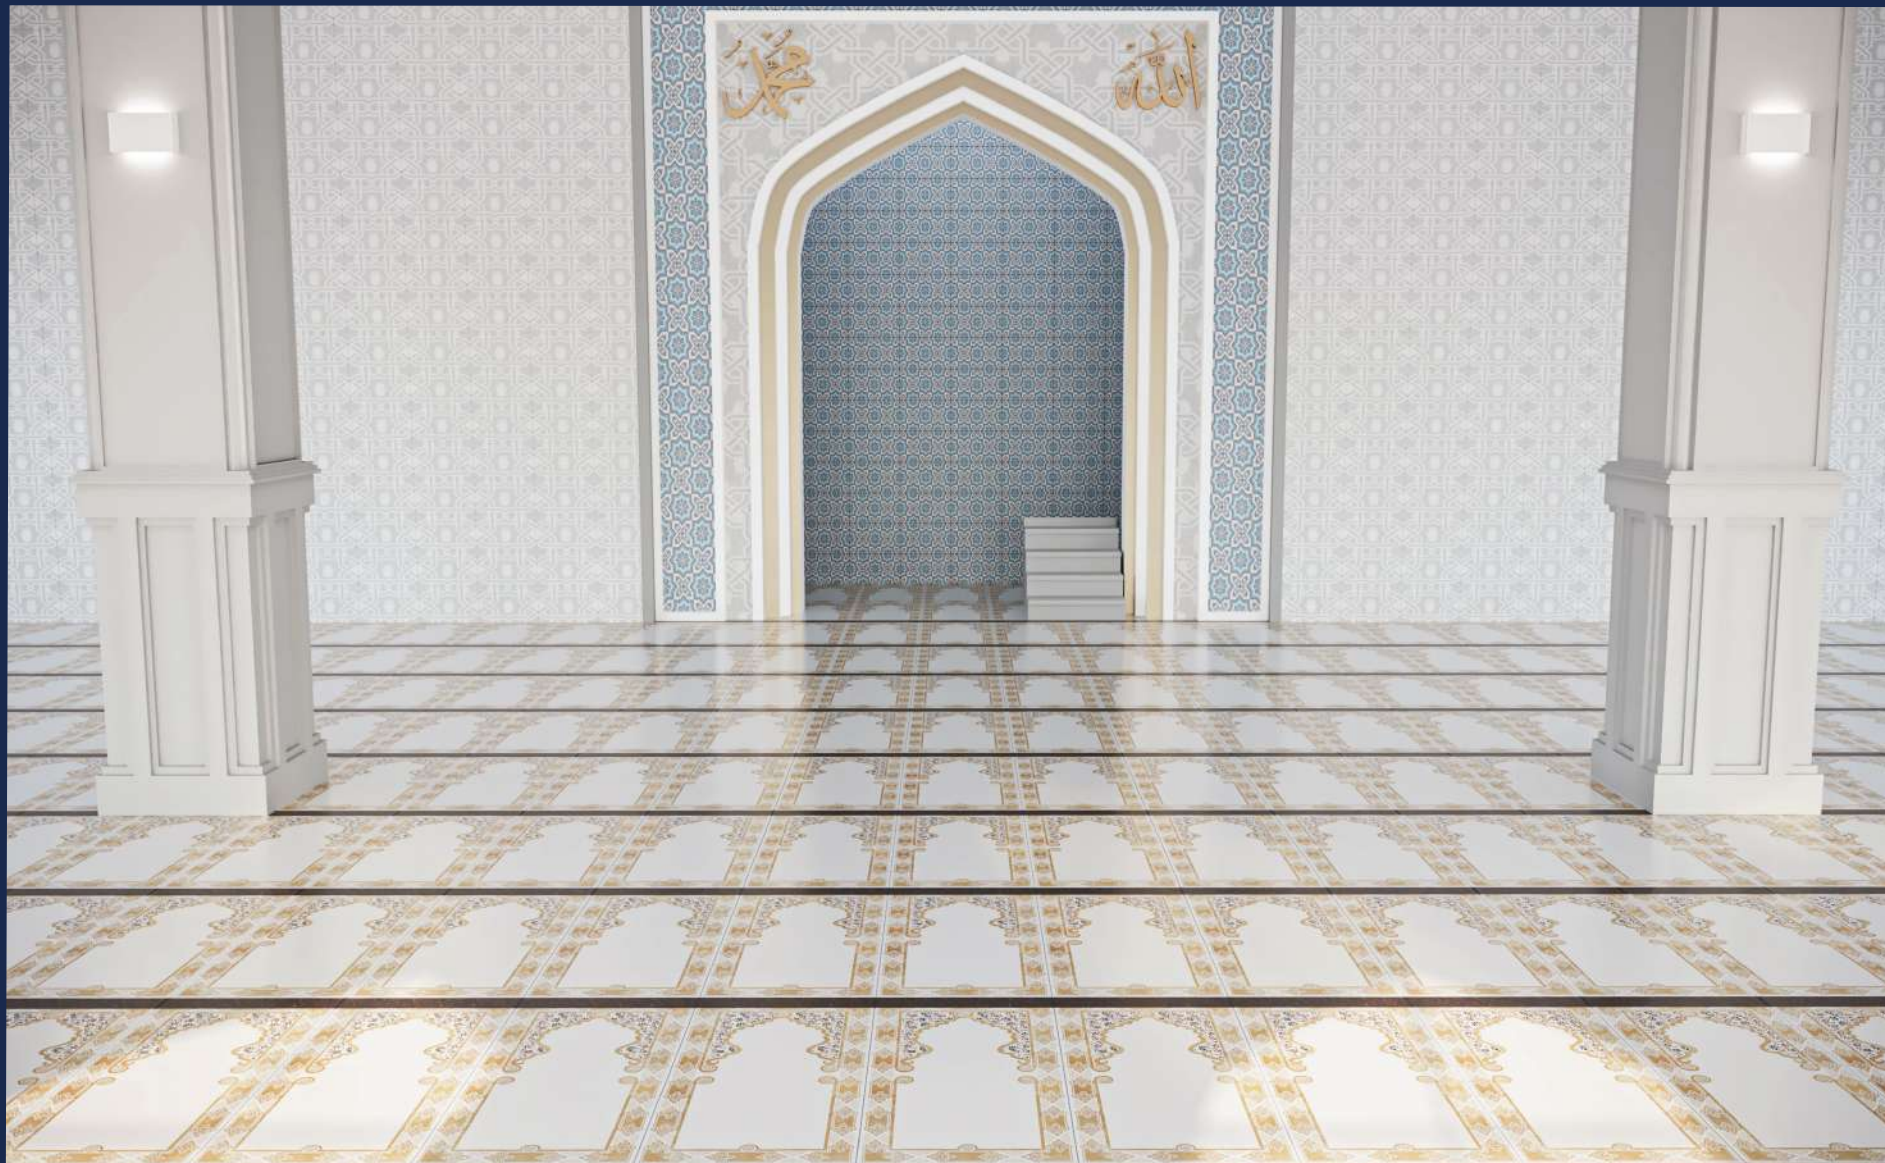

60CM X 120CM

54 COLOR SHOWN HERE ARE AS CLOSE TO
ACTUAL TILES AS PRINTING PROCESS ALLOWS

• NATURAL LOOK • NANO FINISH • DURABLE SURFACE

CERAMIC FLOOR TILES
Gres Porcellanato

Floor : 60CM X 120CM

Glazed Polished, Crystal, Slabs