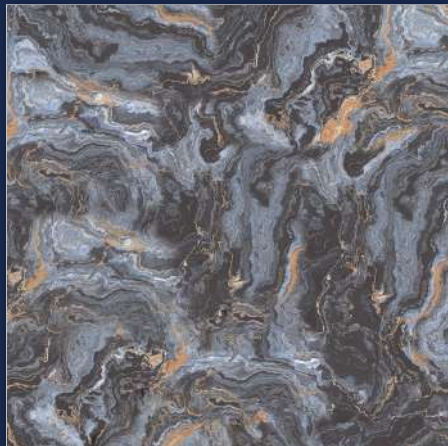

DN 66926 GBL