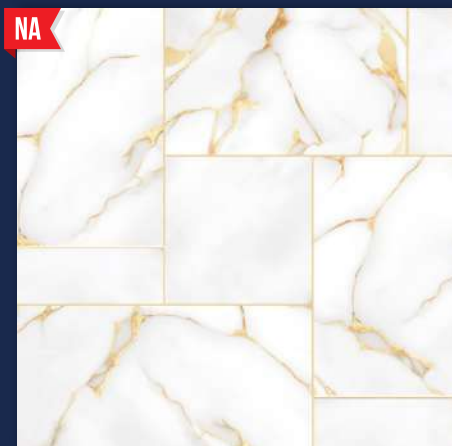

58 COLOR SHOWN HERE ARE AS CLOSE TO ACTUAL TILES AS PRINTING PROCESS ALLOWS

• NATURAL LOOK • CRYSTAL FINISH • DURABLE SURFACE

Floor TILES
Gres Porcellanato

Nano Polished

AS 66953 IV G

AS 66954 WH G

AS 66955 WH G