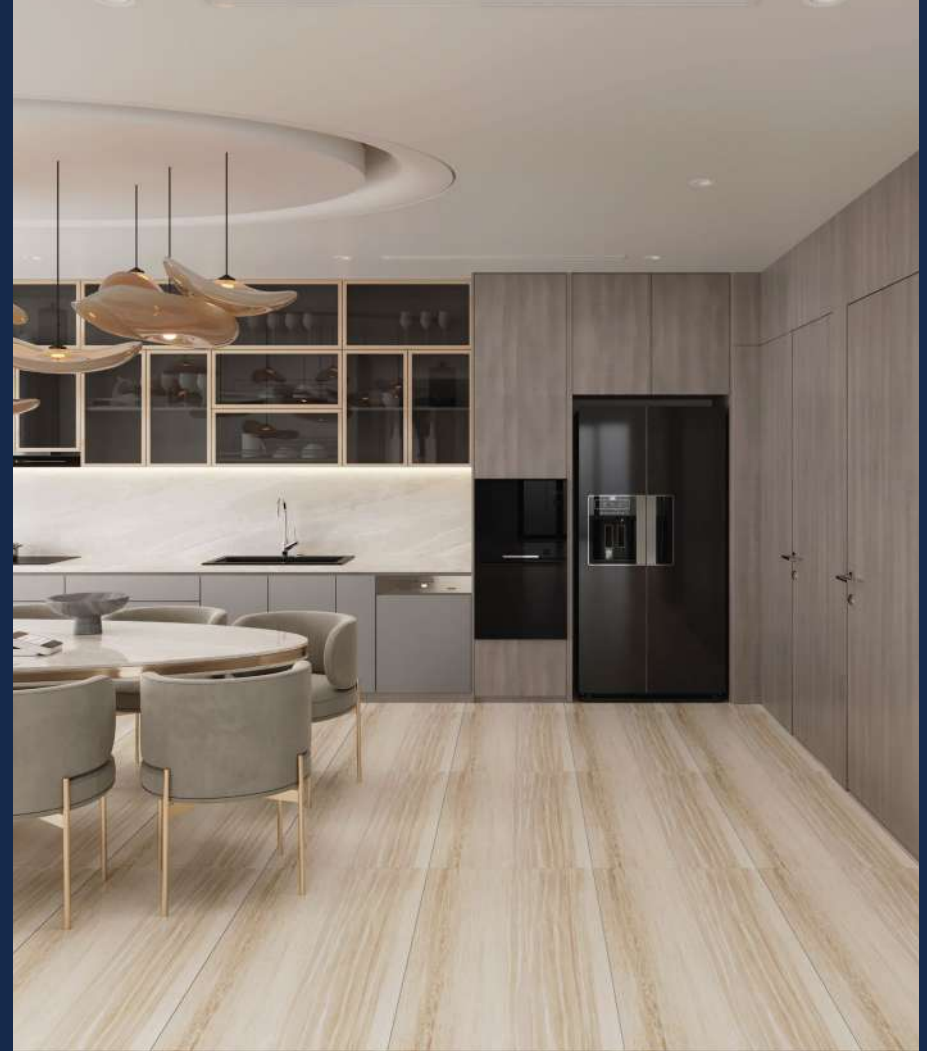

60CM X 120CM

• NATURAL LOOK • NANO FINISH • DURABLE SURFACE

COLOR SHOWN HERE ARE AS CLOSE TO
ACTUAL TILES AS PRINTING PROCESS ALLOWS